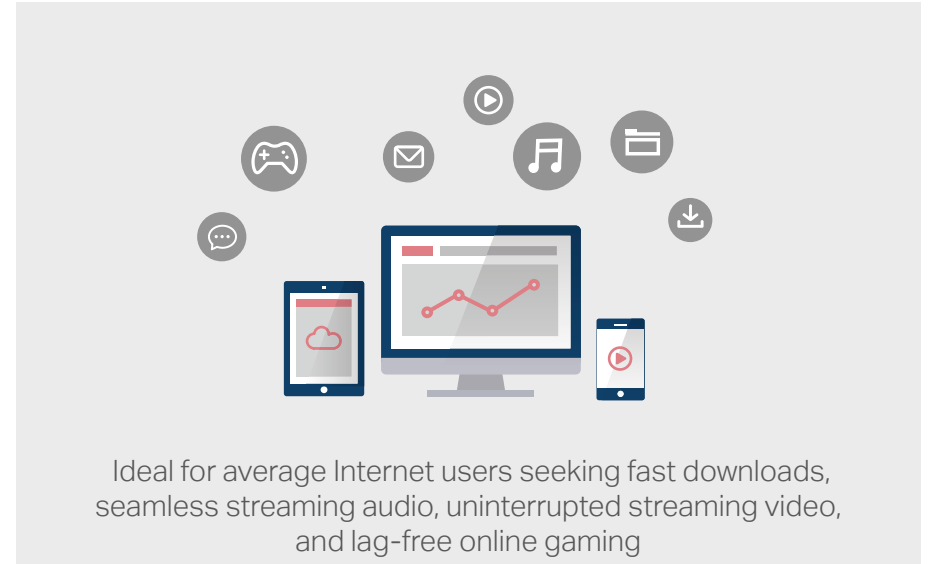

### // Highlights

- One Unified Network - Run a single home network with one Wi-Fi name and password
- Connect up to 100 Devices - Handle traffic even in high-density networks, delivering fast connections†
- Gigabit Ports - 2× Gigabit ports per Halo unit for lightning-fast wired connections
- Easy App Control - Use the MERCUSYS App to quickly set up and manage your Wi-Fi

## // Applications

Ideal for large homes with multiple rooms and multiple users

Ideal for average Internet users seeking fast downloads, seamless streaming audio, uninterrupted streaming video, and lag-free online gaming