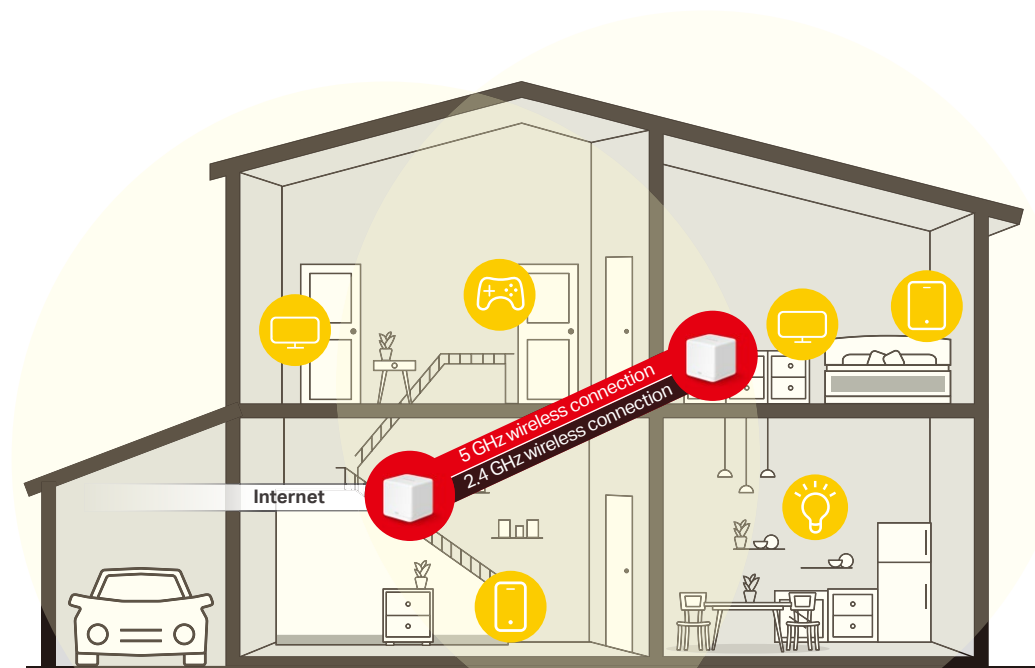

## // A Whole Home Wi-Fi Solution

Halo works as a unified system to guarantee a strong Wi-Fi signal in every corner of your home. Mercusys Mesh Technology provides an incredibly fast and stable user experience when you walk around your home. Interruption and buffering will be a thing of the past.

### Signals Never Drop

Seamless roaming intelligently connects devices to the Halo with the strongest signal and highest capacity. And Smart Connect helps to choose the best available band for each device. No more sudden signal drops or lagging Wi-Fi when you're roaming at home.†

### Non-Stop Entertainment

Halo H30G harnesses the power of two separate AC1300 units, delivering whole home seamless Wi-Fi for up to 100 devices. This ensures Halo keeps your phones, computers, and other IoT devices connected and operating at peak performance.