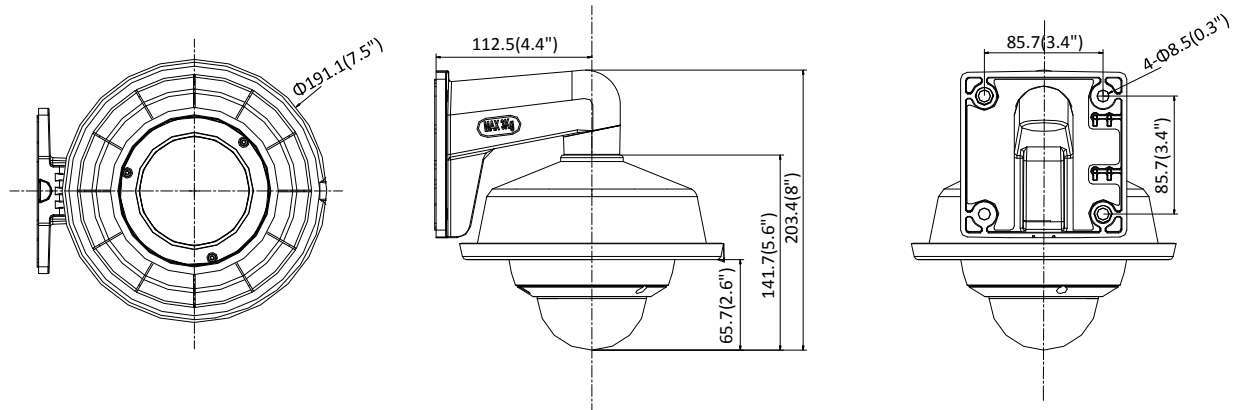

Available Model

DS-2CD2146G1-I (2.8/4/6 mm), DS-2CD2146G1-IS (2.8/4/6 mm)

Dimension

Camera:

Wall Mounting with the Bracket (DS-1272ZJ-120 and DS-1253ZJ-M):

Pendant Mounting with the Bracket (DS-1271ZJ-120 and DS-1253ZJ-M):