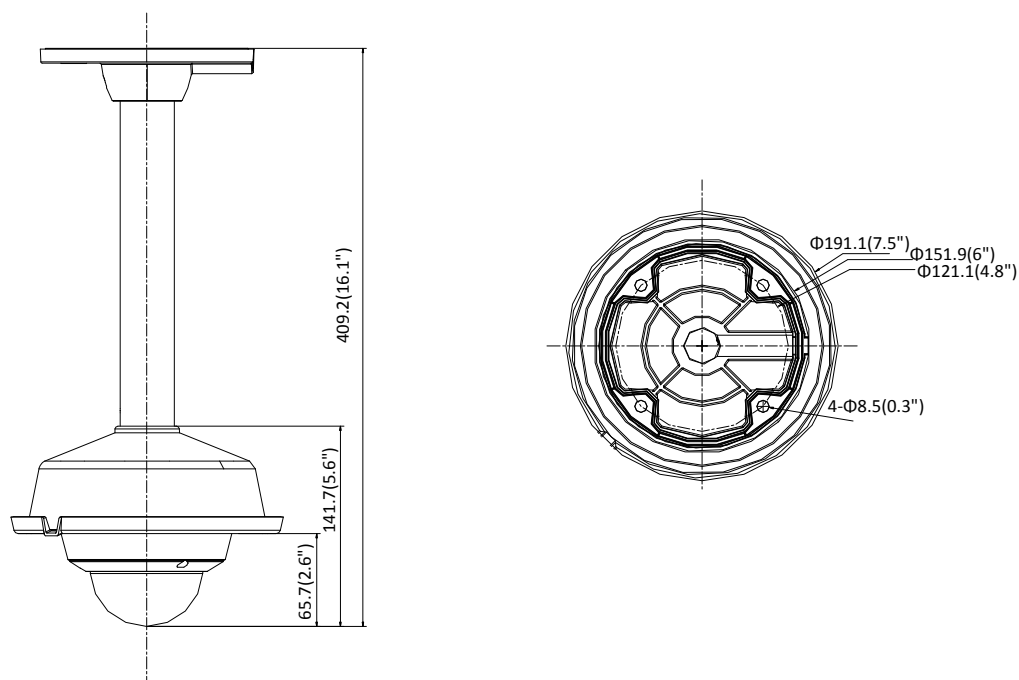

Available Model

DS-2CD2146G1-I (2.8/4/6 mm), DS-2CD2146G1-IS (2.8/4/6 mm)

Dimension

Camera:

Wall Mounting with the Bracket (DS-1272ZJ-120 and DS-1253ZJ-M):

Pendant Mounting with the Bracket (DS-1271ZJ-120 and DS-1253ZJ-M):