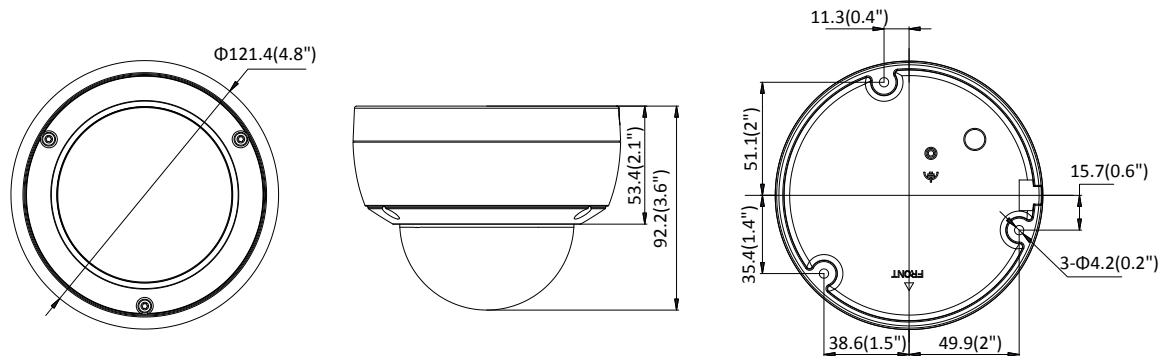

Dimension

Camera: