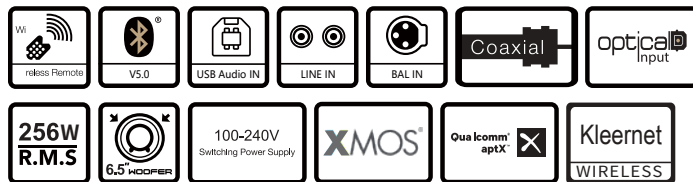

### Features

- Active 2.0 bookshelf speakers
- 107 x 107mm Planar silk diaphragm tweeters
- XMOS x Core200 interface supports USB audio bitrate up to 24Bit/192KHz
- High-efficiency Class D digital power amplification
- Electronic crossovers and dynamic control based on DSP
- Listening presets : Monitor, Dynamic, Classic, Vocal
- IR remote control

### Specifications

Power output	:R/L (Treble): 8W+8W R/L (Mid-range and bass): 120W+120W
Signal to noise ratio	:R/L: ≥85dB(A)
Frequency response	:R/L: 38Hz-40 KHz
Input sensitivity	:Line In/Balance/Bluetooth/Optical/Coaxial/USB
Driver unit	:Bass unit: 6.5" (179mm) aluminum alloy diaphragm
Tweeter unit	:107 x 107mm Planar silk diaphragm
Speaker size	:232x356x268mm(WxHxD)
Net Weight	:21.1kg